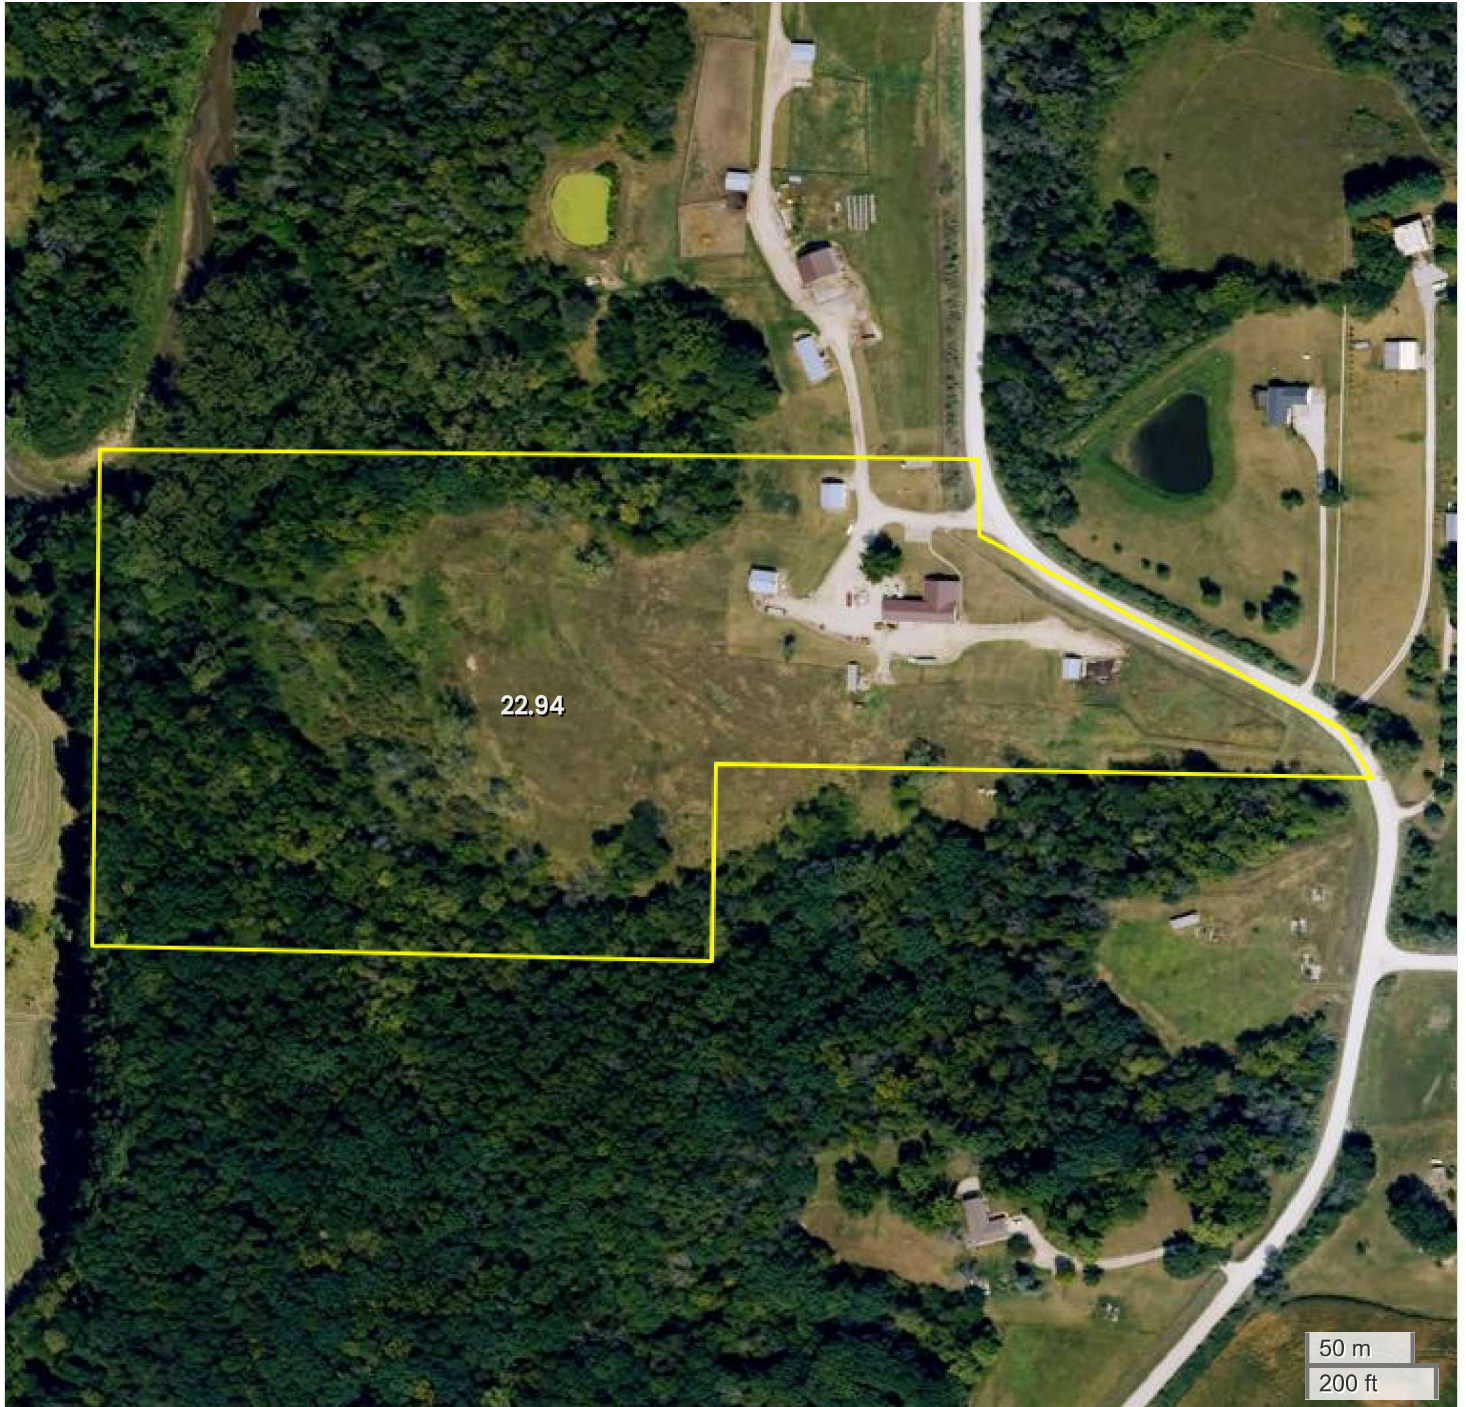

22.94 ACRES - WARREN COUNTY, IOWA

# AERIAL MAP

Center: 41.459340, -93.482913

22-77N-23W

Palmyra Township

Warren County, IA

FarmWorth, LLC makes no warranties, express or implied, regarding the accuracy of any information provided through FarmWorth.com. User is solely responsible for independently verifying all information prior to use and waives any claims against FarmWorth, LLC arising from inaccuracies in such information.